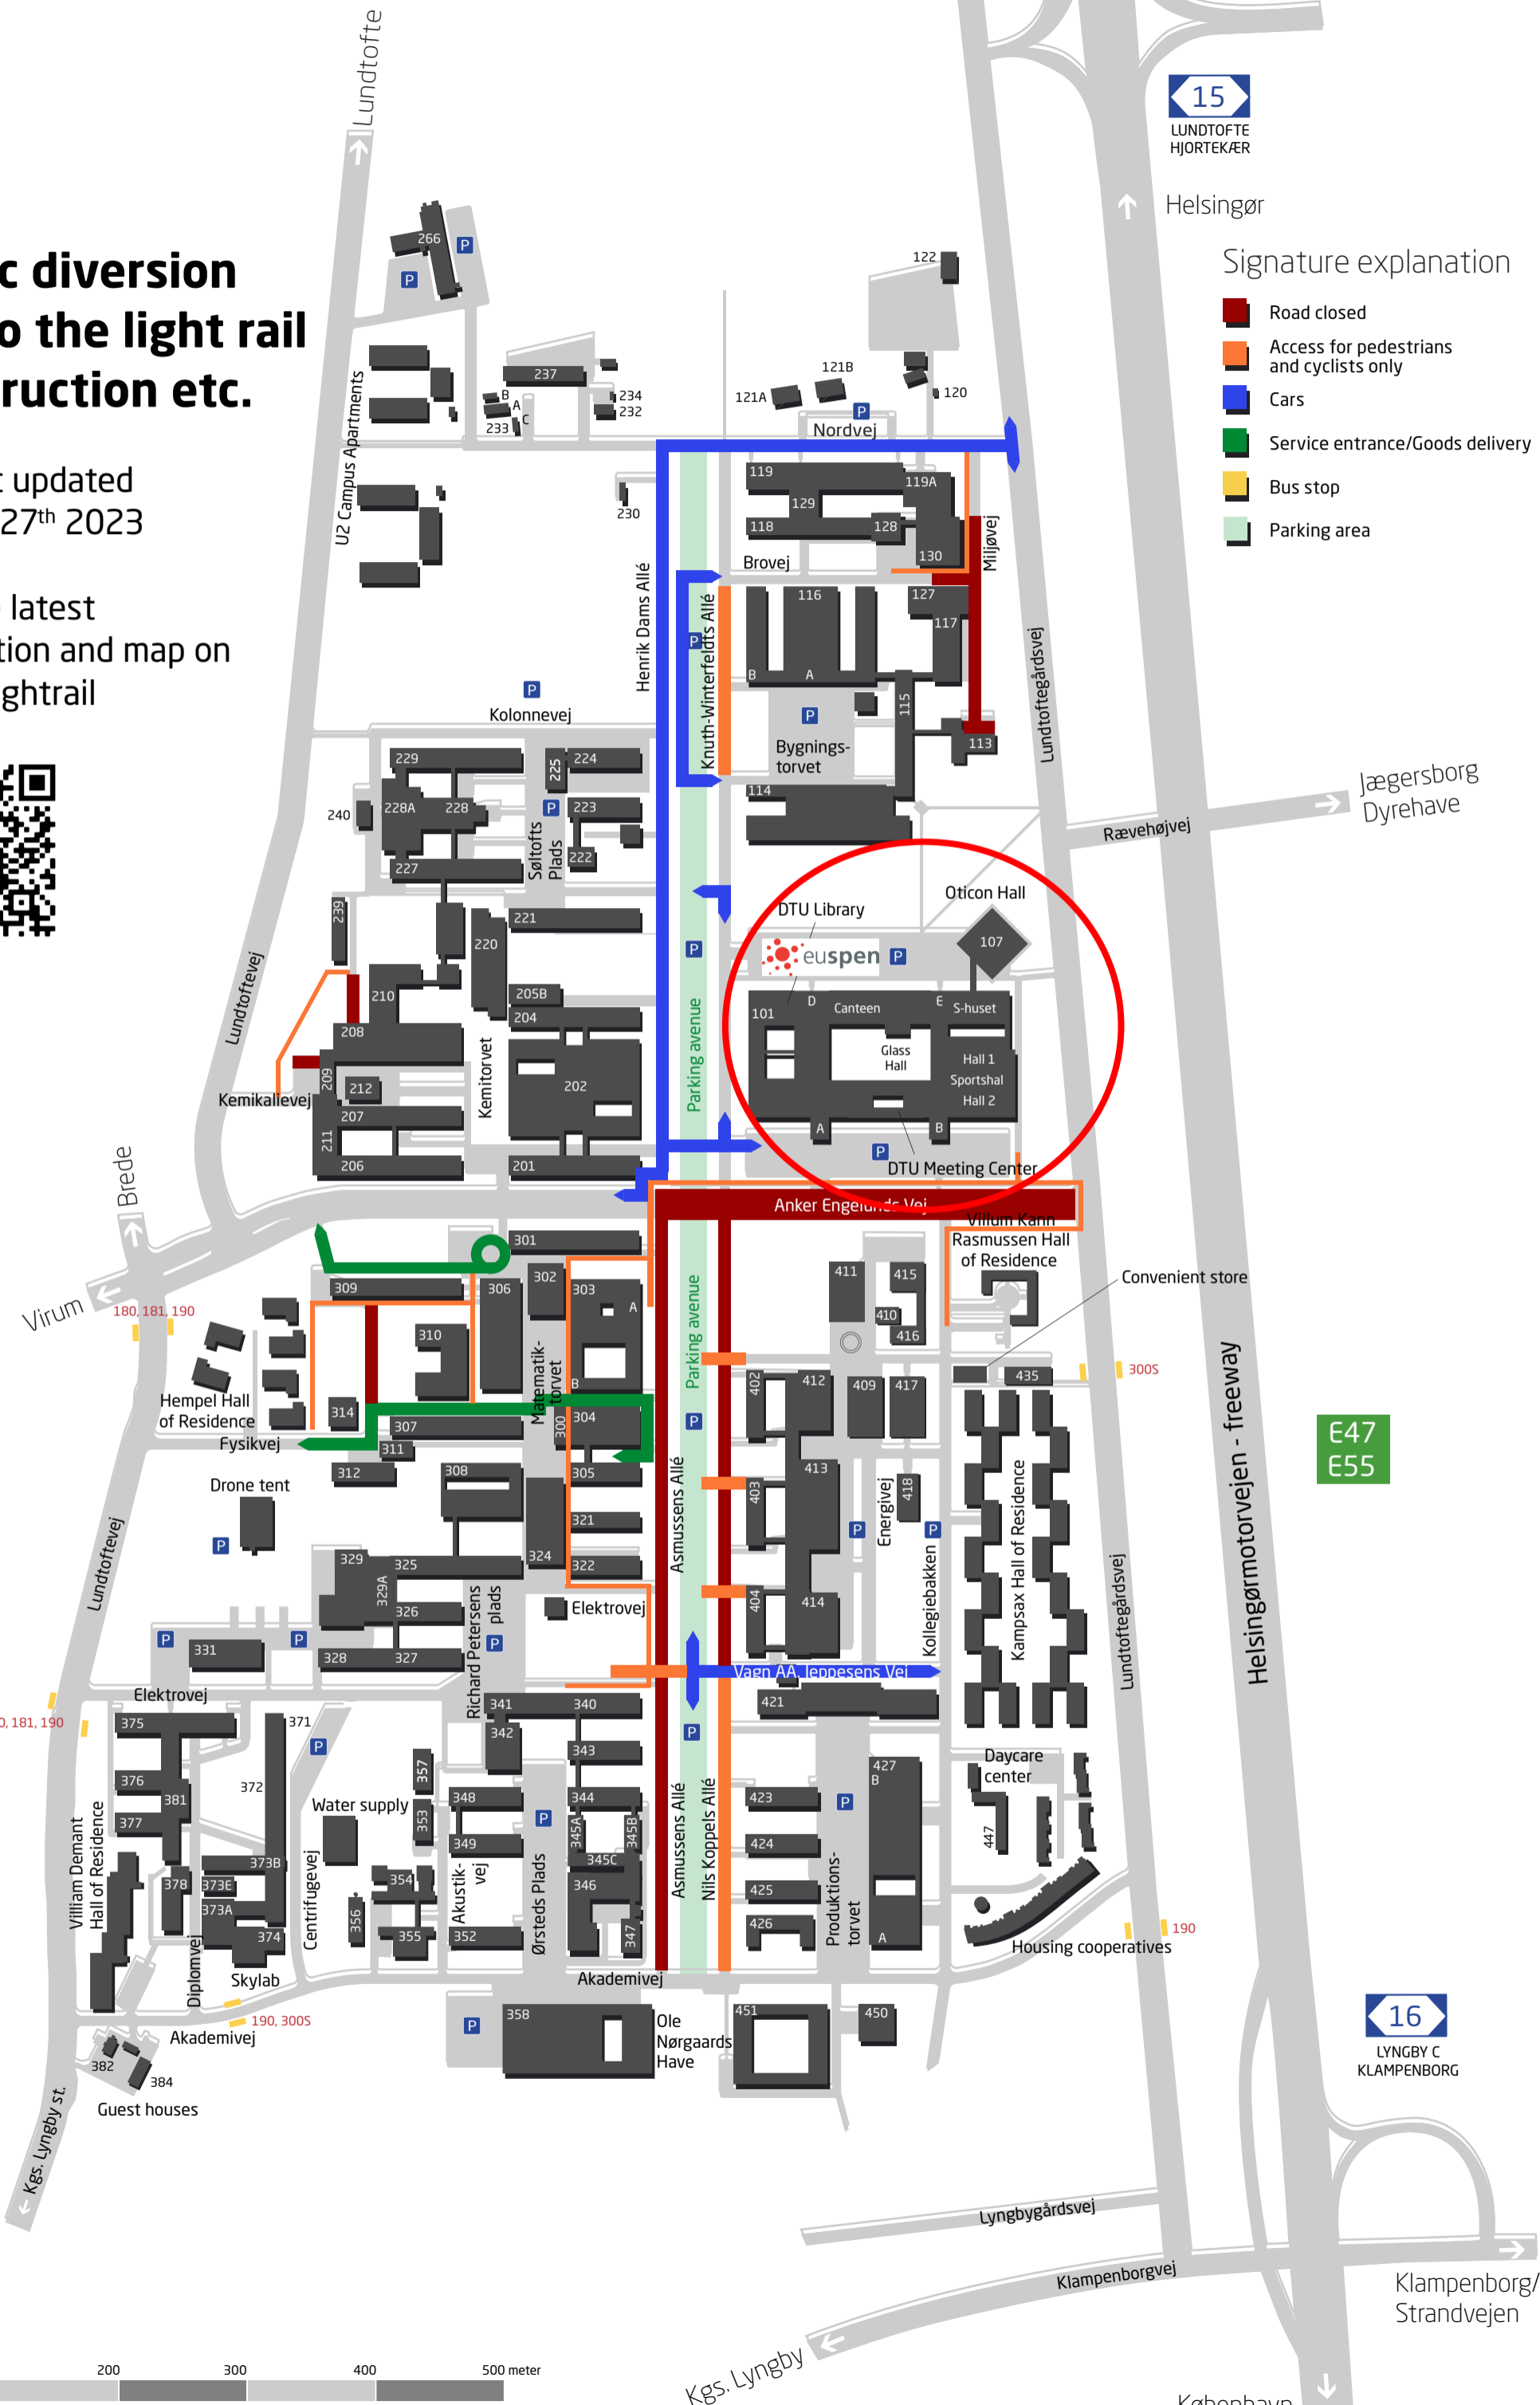

# Traffic diversion due to the light rail construction etc.

Map last updated January 27<sup>th</sup> 2023

Find the latest information and map on [dtu.dk/lightrail](http://dtu.dk/lightrail)

LUNDTOFTE HJØRTEKÆR

Helsingør

## Signature explanation

- Road closed
- Access for pedestrians and cyclists only
- Cars
- Service entrance/Goods delivery
- Bus stop
- Parking area

E47  
E55

LYNGBY C KLAMPENBORG

Klampenborg/  
Strandvejen